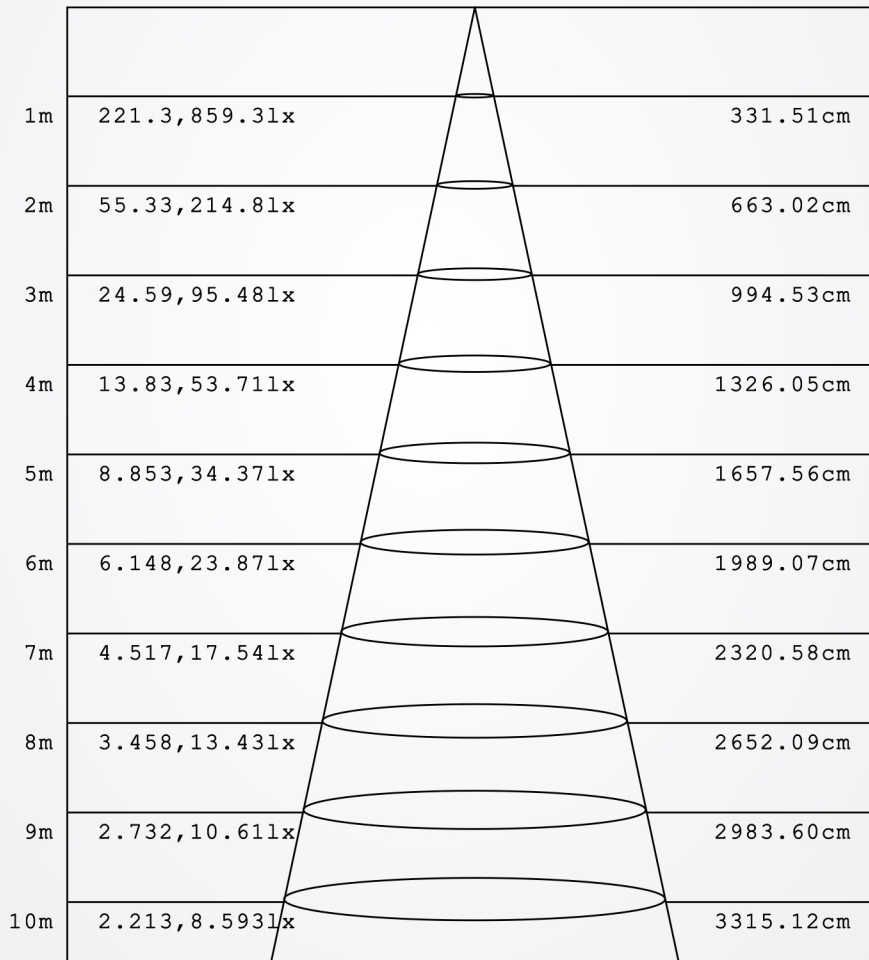

DATA OF LAMP		PHOTOMETRIC DATA				Eff: 104.96 lm/W
MODEL	NX-MPL17-2906C-20W-30K	Imax (cd)	612.1	S/MH (C0/180)	1.27	
NOMINAL POWER (W)	20	LOR (%)	172.8	S/MH (C90/270)	1.26	
RATED VOLTAGE (V)	230	TOTAL FLUX (lm)	2091.6	η UP, DN (C0-180)	6.1, 79.8	
NOMINAL FLUX (lm)	1210.31	CIE CLASS	DIRECT	η UP, DN (C180-360)	6.4, 80.5	
LAMPS INSIDE	1	η up (%)	12.5	CIBSE SHR NOM	1.25	
TEST VOLTAGE (V)	230	η down (%)	160.3	CIBSE SHR MAX	1.35	

Flux out:1369 lm

Height Eavg, Emax Angle:117.77deg Diameter

Note:The Curves indicate the illuminated area and the average illumination when the luminaire is at different distance.

C Range: 0 - 360DEG
C Interval: 90.0DEG
Test Speed: HIGH
Temperature:25.3DEG
Operators: NEXLEDS
Test Date:2022-04-04

JOIN US ON OUR
FACEBOOK PAGE +

NEXTLITE PRODUCTS

30W

AAI FIGURE

Test:U:230.27V I:0.126A P:28.07W PF:0.9682 Freq:49.99Hz Lamp Flux:2032.33x1 lm		
NAME: LED BULKHEAD	TYPE:LED	WEIGHT:
SPEC.: NX-MPL17-2906C-30W-30K	DIM.:	SERIAL No.:
MFR.: NEXLEDS	SUR.:	Shielding Angle:

Flux out:1926 lm

Height Eavg, Emax Angle:117.80deg Diameter

Note:The Curves indicate the illuminated area and the average illumination when the luminaire is at different distance.

C Range: 0 - 360DEG
C Interval: 90.0DEG
Test Speed: HIGH
Temperature:25.3DEG
Operators: NEXLEDS
Test Date:2022-04-04