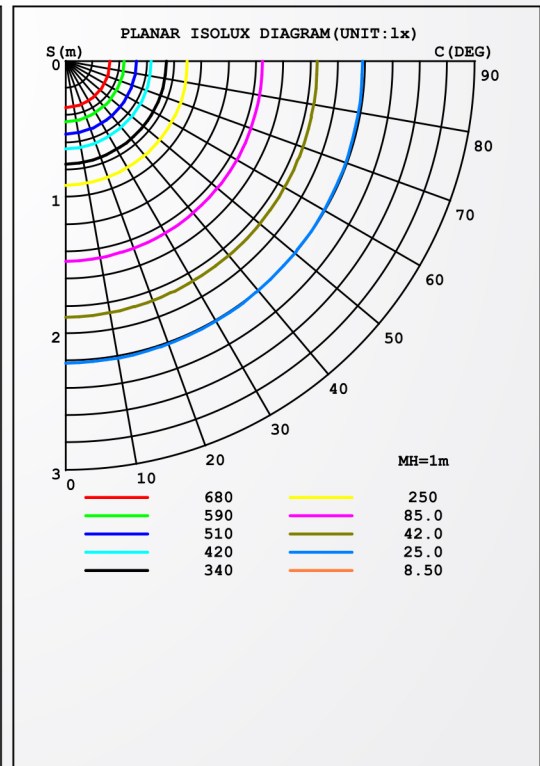

Flux out:1369 lm

Height Eavg, Emax Angle:117.77deg Diameter

Note:The Curves indicate the illuminated area and the average illumination when the luminaire is at different distance.

C Range: 0 - 360DEG
C Interval: 90.0DEG
Test Speed: HIGH
Temperature:25.3DEG
Operators: NEXLEDS
Test Date:2022-04-04

γ Range: 0 - 180DEG
γ Interval: 1.0DEG
Test System:EVERFINE GO-2000A_V1 SYSTEM V2.0.366
Humidity:60%
Test Distance:7.630m [K=1.0000]
Remarks:

JOIN US ON OUR
FACEBOOK PAGE +

NEXLITE PRODUCTS

30W

LUMINAIRE PHOTOMETRIC TEST REPORT

Test:U:230.27V I:0.126A P:28.07W PF:0.9682 Freq:49.99Hz Lamp Flux:2032.33x1 lm

NAME: LED BULKHEAD	TYPE:LED	WEIGHT:
SPEC.: NX-MPL17-2906C-30W-30K	DIM.:	SERIAL No.:
MFR.: NEXLEDS	SUR.:	Shielding Angle:

DATA OF LAMP		PHOTOMETRIC DATA				Eff: 105.31 lm/W
MODEL	NX-MPL17-2906C-30W-30K	Imax (cd)	859.7	S/MH (C0/180)	1.26	
NOMINAL POWER (W)	30	LOR (%)	145.4	S/MH (C90/270)	1.28	
RATED VOLTAGE (V)	230	TOTAL FLUX (lm)	2955.8	η UP, DN (C0-180)	5.1, 66.8	
NOMINAL FLUX (lm)	2032.33	CIE CLASS	DIRECT	η UP, DN (C180-360)	5.6, 68.0	
LAMPS INSIDE	1	η up (%)	10.7	CIBSE SHR NOM	1.25	
TEST VOLTAGE (V)	230	η down (%)	134.7	CIBSE SHR MAX	1.35	

Flux out:1926 lm

Height Eavg, Emax Angle:117.80deg Diameter

Note:The Curves indicate the illuminated area and the average illumination when the luminaire is at different distance.

C Range: 0 - 360DEG
C Interval: 90.0DEG
Test Speed: HIGH
Temperature:25.3DEG
Operators: NEXLEDS
Test Date:2022-04-04