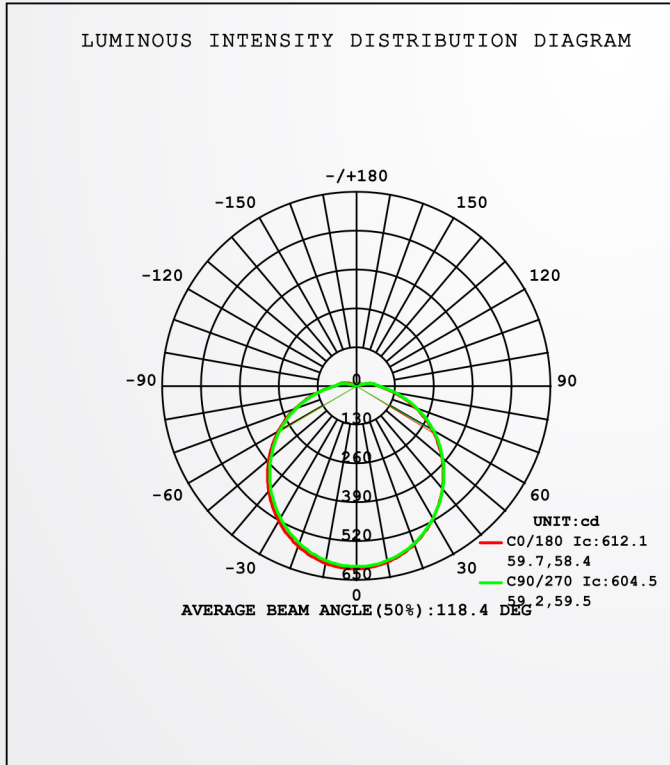

VIDEO

LED BULKHEAD

20W

30W

specification

Product Name :	LED BULKHEAD	LED BULKHEAD
Model No. :	NX-MPL17-2906C-20W	NX-MP17-2906C-30W
Specification :	AC220-240V, 50/60Hz, 150mA, 20W	AC220-240V, 50/60Hz, 135mA, 30W
Working Temp :	-10~40(°C)	-10~40(°C)
Power Factor :	0.5	0.9
CRI(ra) :	80	80
Body Color :	White / Black	White / Black
Light Source :	SMD Chip	SMD Chip
Lumen :	80-100LM/W	80-100LM/W
Life Time :	25000 hrs	25000 hrs
Beam Angle :	120°	120°
Product Size :	221*221*72mm	221*221*72mm
IP :	IP65	IP65
Application :	Home, Shop, Hotel...etc	Home, Shop, Hotel...etc
Warranty :	2 years	2 years
Standard :	CE	CE

Color Temperature:

3000K / 4000K / 6500K

20W

LUMINAIRE PHOTOMETRIC TEST REPORT

Test:U:230.26V I:0.147A P:19.93W PF:0.5890 Freq:49.99Hz Lamp Flux:1210.31x1 lm

NAME: LED BULKHEAD	TYPE:LED	WEIGHT:
SPEC.: NX-MPL17-2906C-20W-30K	DIM.:	SERIAL No.:
MFR.: NEXLEDS	SUR.:	Shielding Angle:

DATA OF LAMP		PHOTOMETRIC DATA				Eff: 104.96 lm/W
MODEL	NX-MPL17-2906C-20W-30K	Imax (cd)	612.1	S/MH (C0/180)	1.27	
NOMINAL POWER (W)	20	LOR (%)	172.8	S/MH (C90/270)	1.26	
RATED VOLTAGE (V)	230	TOTAL FLUX (lm)	2091.6	η UP, DN (C0-180)	6.1, 79.8	
NOMINAL FLUX (lm)	1210.31	CIE CLASS	DIRECT	η UP, DN (C180-360)	6.4, 80.5	
LAMPS INSIDE	1	η up (%)	12.5	CIBSE SHR NOM	1.25	
TEST VOLTAGE (V)	230	η down (%)	160.3	CIBSE SHR MAX	1.35	

Flux out:1369 lm

Height Eavg, Emax Angle:117.77deg Diameter

Note:The Curves indicate the illuminated area and the average illumination when the luminaire is at different distance.

C Range: 0 - 360DEG
C Interval: 90.0DEG
Test Speed: HIGH
Temperature:25.3DEG
Operators: NEXLEDS
Test Date:2022-04-04