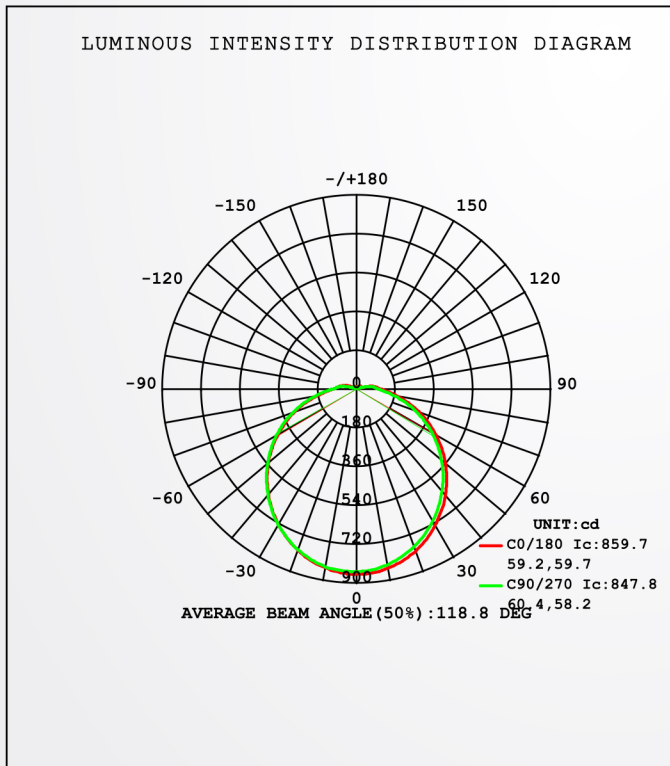

30W

LUMINAIRE PHOTOMETRIC TEST REPORT

Test:U:230.27V I:0.126A P:28.07W PF:0.9682 Freq:49.99Hz Lamp Flux:2032.33x1 lm

NAME: LED BULKHEAD	TYPE:LED	WEIGHT:
SPEC.: NX-MPL17-2906C-30W-30K	DIM.:	SERIAL No.:
MFR.: NEXLEDS	SUR.:	Shielding Angle:

DATA OF LAMP		PHOTOMETRIC DATA				Eff: 105.31 lm/W
MODEL	NX-MPL17-2906C-30W-30K	Imax (cd)	859.7	S/MH (C0/180)	1.26	
NOMINAL POWER (W)	30	LOR (%)	145.4	S/MH (C90/270)	1.28	
RATED VOLTAGE (V)	230	TOTAL FLUX (lm)	2955.8	η UP, DN (C0-180)	5.1, 66.8	
NOMINAL FLUX (lm)	2032.33	CIE CLASS	DIRECT	η UP, DN (C180-360)	5.6, 68.0	
LAMPS INSIDE	1	η up (%)	10.7	CIBSE SHR NOM	1.25	
TEST VOLTAGE (V)	230	η down (%)	134.7	CIBSE SHR MAX	1.35	

C Range: 0 - 360DEG
C Interval: 90.0DEG
Test Speed: HIGH
Temperature: 25.3DEG
Operators: NEXLEDS
Test Date: 2022-04-04

γ Range: 0 - 180DEG
 γ Interval: 1.0DEG
Test System: EVERFINE GO-2000A_V1 SYSTEM V2.0.366
Humidity: 60%
Test Distance: 7.630m [K=1.0000]
Remarks:

JOIN US ON OUR
FACEBOOK PAGE +

NEXTLITE PRODUCTS