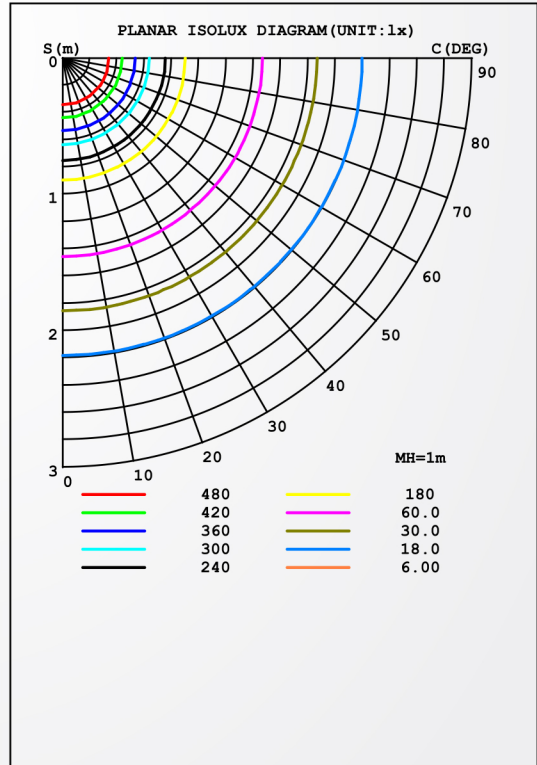

VIDEO

LED BULKHEAD

20W

30W

specification

Product Name :	LED BULKHEAD	LED BULKHEAD
Model No. :	NX-MPL17-2906C-20W	NX-MP17-2906C-30W
Specification :	AC220-240V, 50/60Hz, 150mA, 20W	AC220-240V, 50/60Hz, 135mA, 30W
Working Temp :	-10~40(°C)	-10~40(°C)
Power Factor :	0.5	0.9
CRI(ra) :	80	80
Body Color :	White / Black	White / Black
Light Source :	SMD Chip	SMD Chip
Lumen :	80-100LM/W	80-100LM/W
Life Time :	25000 hrs	25000 hrs
Beam Angle :	120°	120°
Product Size :	221*221*72mm	221*221*72mm
IP :	IP65	IP65
Application :	Home, Shop, Hotel...etc	Home, Shop, Hotel...etc
Warranty :	2 years	2 years
Standard :	CE	CE

Color Temperature:

3000K / 4000K / 6500K

20W

LUMINAIRE PHOTOMETRIC TEST REPORT

Test:U:230.26V I:0.147A P:19.93W PF:0.5890 Freq:49.99Hz Lamp Flux:1210.31x1 lm

NAME: LED BULKHEAD	TYPE:LED	WEIGHT:
SPEC.: NX-MPL17-2906C-20W-30K	DIM.:	SERIAL No.:
MFR.: NEXLEDS	SUR.:	Shielding Angle:

DATA OF LAMP		PHOTOMETRIC DATA				Eff: 104.96 lm/W
MODEL	NX-MPL17-2906C-20W-30K	Imax (cd)	612.1	S/MH (C0/180)	1.27	
NOMINAL POWER (W)	20	LOR (%)	172.8	S/MH (C90/270)	1.26	
RATED VOLTAGE (V)	230	TOTAL FLUX (lm)	2091.6	η UP, DN (C0-180)	6.1, 79.8	
NOMINAL FLUX (lm)	1210.31	CIE CLASS	DIRECT	η UP, DN (C180-360)	6.4, 80.5	
LAMPS INSIDE	1	η up (%)	12.5	CIBSE SHR NOM	1.25	
TEST VOLTAGE (V)	230	η down (%)	160.3	CIBSE SHR MAX	1.35	

Flux out:1369 lm

Height Eavg, Emax Angle:117.77deg Diameter

Note:The Curves indicate the illuminated area and the average illumination when the luminaire is at different distance.

C Range: 0 - 360DEG
C Interval: 90.0DEG
Test Speed: HIGH
Temperature:25.3DEG
Operators: NEXLEDS
Test Date:2022-04-04