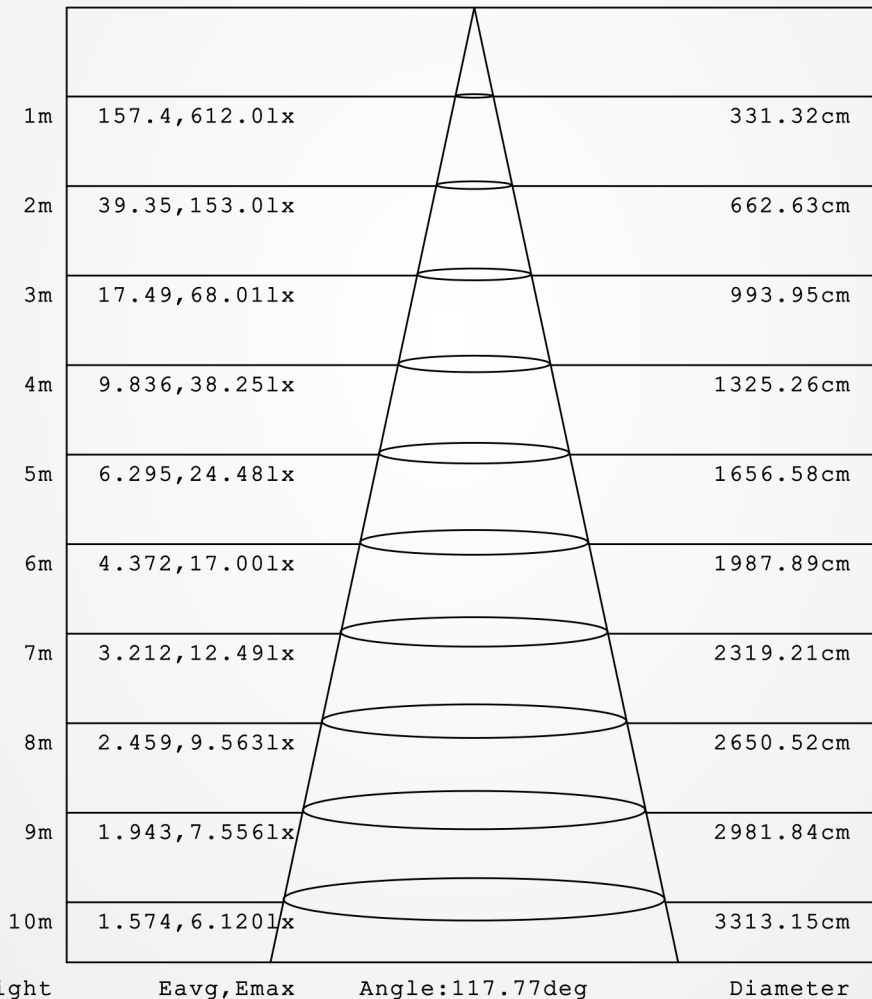

DATA OF LAMP		PHOTOMETRIC DATA				Eff: 104.96 lm/W
MODEL	NX-MPL17-2906C-20W-30K	Imax (cd)	612.1	S/MH (C0/180)	1.27	
NOMINAL POWER (W)	20	LOR (%)	172.8	S/MH (C90/270)	1.26	
RATED VOLTAGE (V)	230	TOTAL FLUX (lm)	2091.6	η UP, DN (C0-180)	6.1, 79.8	
NOMINAL FLUX (lm)	1210.31	CIE CLASS	DIRECT	η UP, DN (C180-360)	6.4, 80.5	
LAMPS INSIDE	1	η up (%)	12.5	CIBSE SHR NOM	1.25	
TEST VOLTAGE (V)	230	η down (%)	160.3	CIBSE SHR MAX	1.35	

JOIN US ON OUR FACEBOOK PAGE +

NEXTLITE PRODUCTS

20W

AAI FIGURE

Test:U:230.26V I:0.147A P:19.93W PF:0.5890 Freq:49.99Hz Lamp Flux:1210.31x1 lm		
NAME: LED BULKHEAD	TYPE:LED	WEIGHT:
SPEC.: NX-MPL17-2906C-20W-30K	DIM.:	SERIAL No.:
MFR.: NEXLEDS	SUR.:	Shielding Angle:

Flux out:1369 lm

Height Eavg, Emax Angle:117.77deg Diameter

Note:The Curves indicate the illuminated area and the average illumination when the luminaire is at different distance.

C Range: 0 - 360DEG
C Interval: 90.0DEG
Test Speed: HIGH
Temperature:25.3DEG
Operators: NEXLEDS
Test Date:2022-04-04

Flux out:1926 lm

Height Eavg, Emax Angle:117.80deg Diameter

Note:The Curves indicate the illuminated area and the average illumination when the luminaire is at different distance.

C Range: 0 - 360DEG
C Interval: 90.0DEG
Test Speed: HIGH
Temperature:25.3DEG
Operators: NEXLEDS
Test Date:2022-04-04